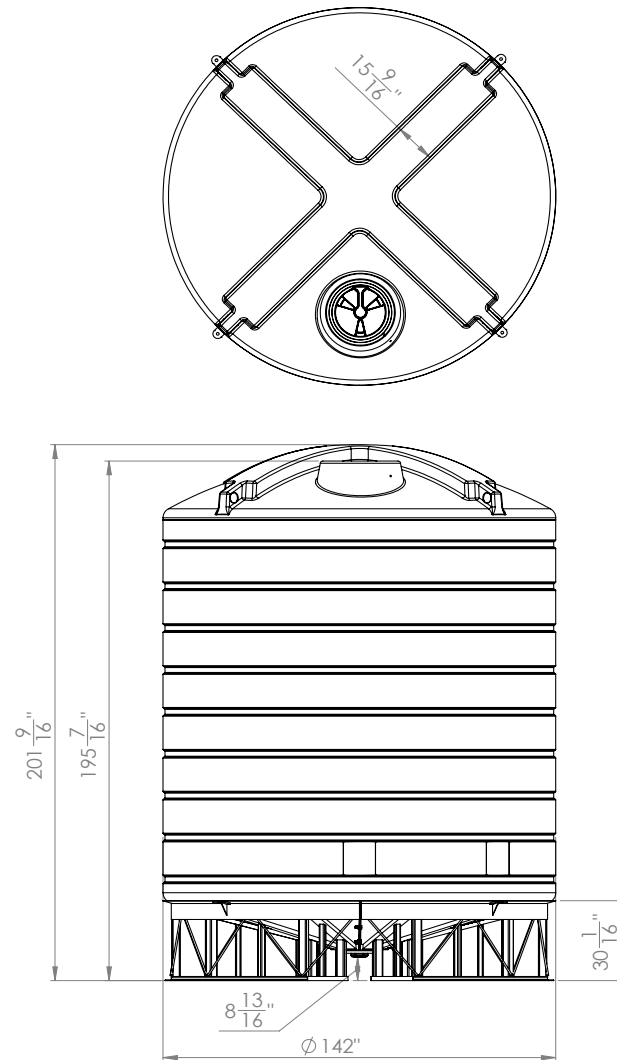

# 10,000 GALLON CONE BOTTOM STORAGE TANK DRAWING

PROPRIETARY AND CONFIDENTIAL

THE INFORMATION CONTAINED IN THIS DRAWING IS THE SOLE PROPERTY OF Enduraplas. ANY REPRODUCTION IN PART OR AS A WHOLE WITHOUT THE WRITTEN PERMISSION OF Enduraplas IS PROHIBITED.